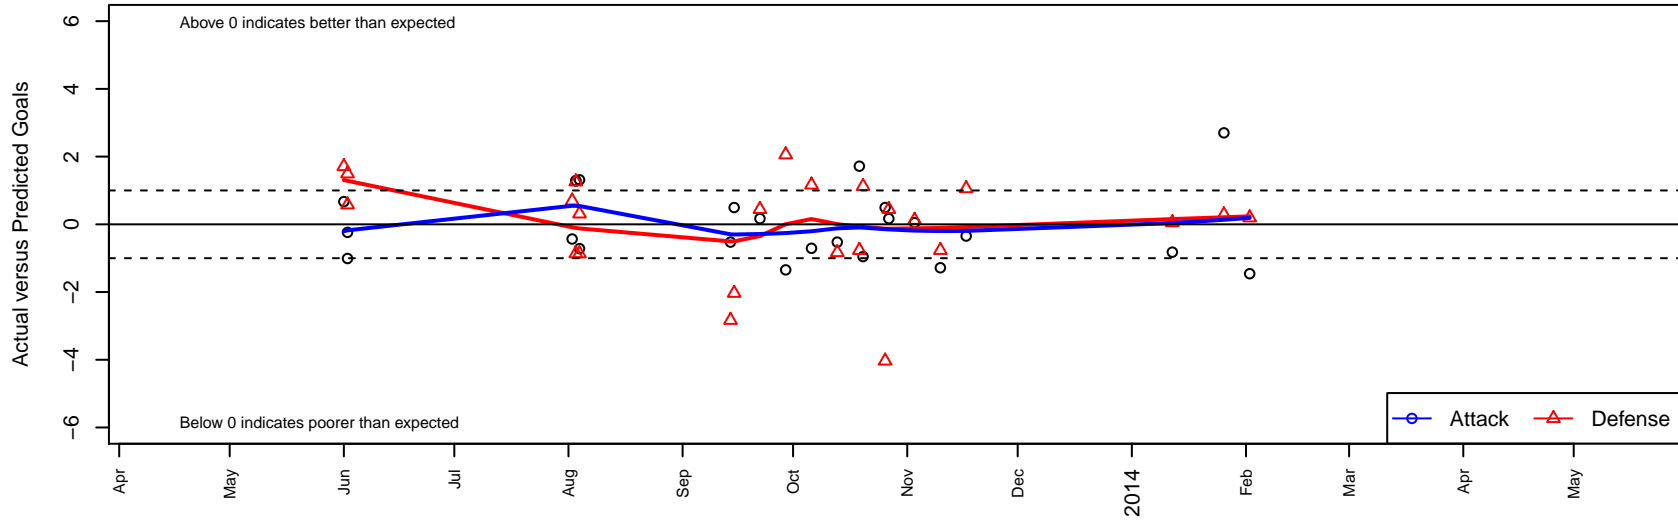

Harbor Premier Green B95

Harbor FC
 Gig Harbor, WA
 B95 total strength=1639
 attack=18.18 defense=18.5
 fall league = RCL B95 Div 2
 notes= Alire 2013
 alt names used:
 Harbor Premier B95
 Harbor Premier B95 Green A
 HARBOR FC HARBOR BU95 (WA)

Venues played:
 Showcase of Champions Flamingo U17
 Bend Premier Cup High School Boys Gold U19
 RCL B95 Div 2
 Challenge Cup B94

Harbor Premier Green B95
 Dots are actual minus expected GF (blue circles) and GA (red triangles).
 Blue line is smoothed change in attack strength. Red is smoothed change in defense strength.